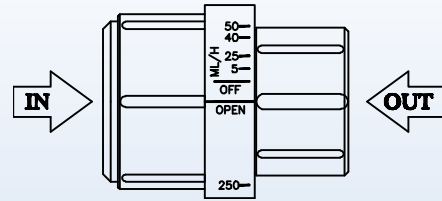

Lam flow regulator "0 / 250 ml" tube Ø 4.1 mm
for gravity infusion
Material: ABS - Synthetic Rubber / STD Pack: 1.000 pcs

A01509991 - ETO - Radiation (white)